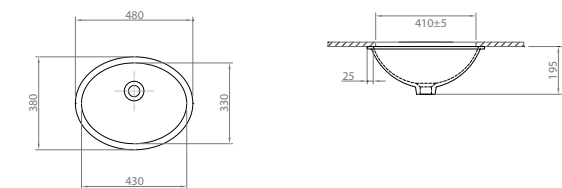

Wall Hung Closets / Asma Klozetler

5377 Quartz

Wall Hang Closet / Asma Klozet

- 490 mm x 360 mm
- 24,3 kg (+-%5)
- 12 Pieces for pallet - Adet / Palet
- **5378** (Taharet Borulu / With Spout)

5387 Elegance