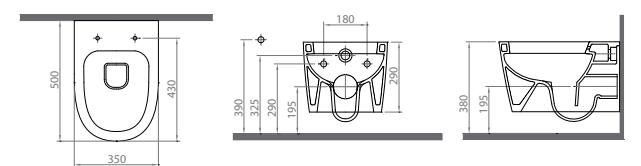

5387 Elegance

Wall Hang Closet / Asma Klozet

- 500 mm x 350 mm
- 24,9 kg (+-%5)
- 12 Pieces for pallet - Adet / Palet
- **5388** (Taharet Borulu / With Spout)