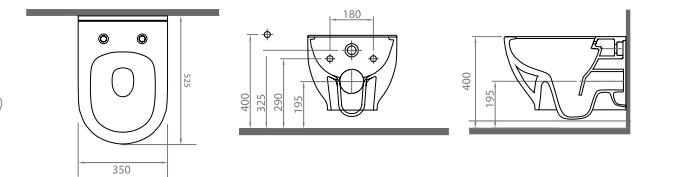

Wall Hang Closet / Asma Klozet

- 500 mm x 350 mm
- 24,9 kg (+-%5)
- 12 Pieces for pallet - Adet / Palet
- **5388** (Taharet Borulu / With Spout)

5667 Vitale

Wall Hang Closet / Asma Klozet

Rimless

- 525 mm x 350 mm
- 25,9 kg (+-%5)
- 12 Pieces for pallet - Adet / Palet
- **5668** (Taharet Borulu / With Spout)