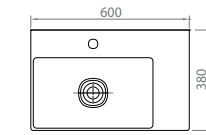

Infinity
series

6160 Infinity

60 cm Ceramic Washbasin / Lavabo

- 600 mm x 380 mm x 110 mm
- 0,036 m3
- 11,1 kg (+/- %5)
- 24 Pieces for pallet - Adet / Palet

FFC

Daphne

series

A STORY OF
existence