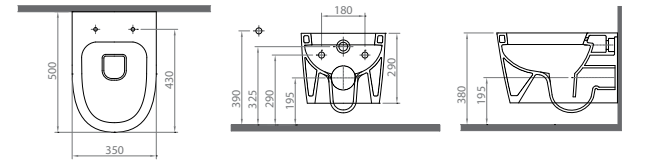

5387 Elegance

Wall Hang Closet / Asma Klozet

- 500 mm x 350 mm
- 24,9 kg (+/- %5)
- 12 Pieces for pallet - Adet / Palet
- 5388 (Taharet Borulu / With Spout)