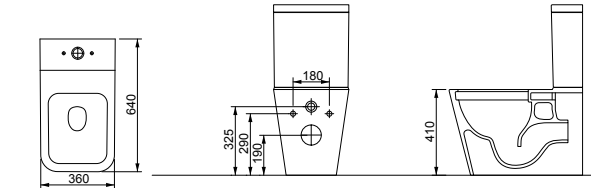

Wall Hang Closet / Asma Klozet

- 490 mm x 360 mm
- 24,3 kg (+/- %5)
- 12 Pieces for pallet - Adet / Palet
- 5378 (Taharet Borulu / With Spout)

5370 Quartz

Back to Wall Closet / Duvara Sifir Klozet

- 640 mm x 360 mm
- 37,4 kg (+/- %5)
- 12 Pieces for pallet - Adet / Palet
- 5375 (Taharet Borulu / With Spout)