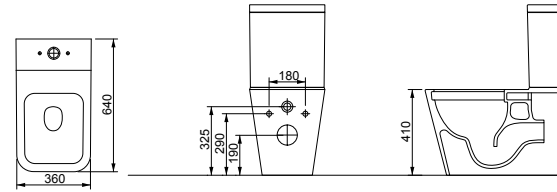

5370 Quartz

Back to wall klozet / Duvara sifir klozet

- 640 mm x 360 mm
- 37,4 kg (+-%5)
- 12 Pieces for pallet - Adet / Palet
- **5375** (Taharet Borulu / With Spout)