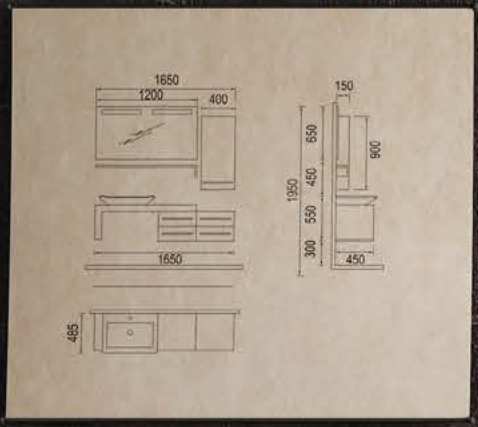

Vision Class

series

A STORY OF
existence