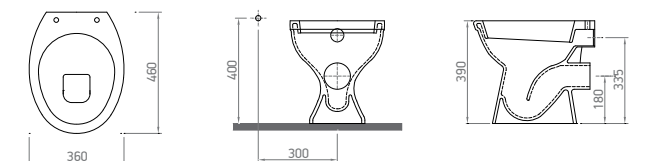

4530

P-Trap Closet / Arkadan Çıkışlı Klozet

- 460 x 360 mm
- 15,9 kg (+-%5)
- 21 Pieces for pallet - Adet / Palet
- **4535** (Taharet Borulu / With Spout)