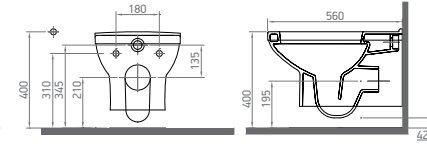

- 560 mm x 355 mm
- 24,9 kg (+ %5)
- 12 Pieces for pallet - Adet / Palet
- 5358 (Taharet Borulu / With Spout)