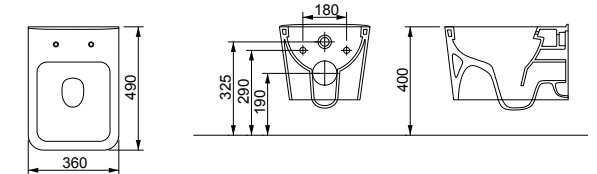

Wall Hung Closets / Asma Klozetler

5377 Quartz

Wall Hang Closet / Asma Klozet

- 490 mm x 360 mm
- 24,3 kg (+-%5)
- 12 Pieces for pallet - Adet / Palet
- **5378** (Taharet Borulu / With Spout)

5387 Elegance