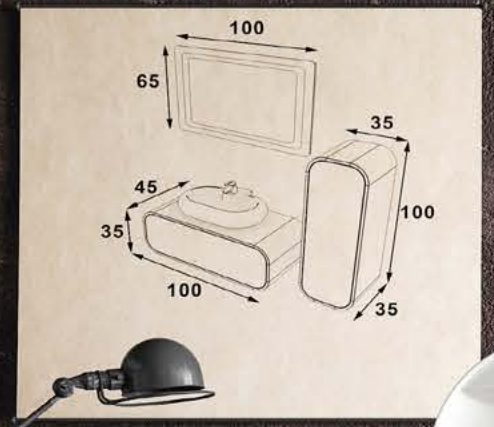

Vision Class

series

A STORY OF
existence