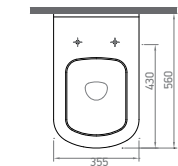

- 560 mm x 355 mm
- 24,9 kg (+ %5)
- 12 Pieces for pallet - Adet / Palet
- 5358 (Taharet Borulu / With Spout)