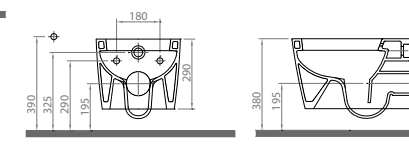

- 500 mm x 350 mm
- 24,9 kg (+ %5)
- 12 Pieces for pallet - Adet / Palet
- 5388 (Taharet Borulu / With Spout)