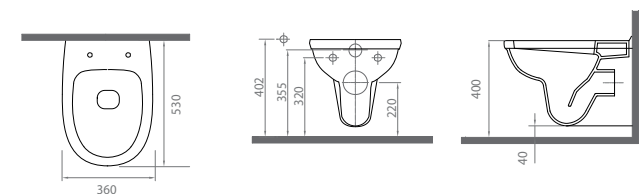

5357 Sedef

Wall Hang Closet / Asma Klozet

- 560 mm x 355 mm
- 24,9 kg (+-%5)
- 12 Pieces for pallet - Adet / Palet
- **5358** (Taharet Borulu / With Spout)

5327 Opal

Wall Hang Closet / Asma Klozet

- 530 mm x 360 mm
- 18,1 kg (+-%5)
- 18 Pieces for pallet - Adet / Palet
- **5328** (Taharet Borulu / With Spout)