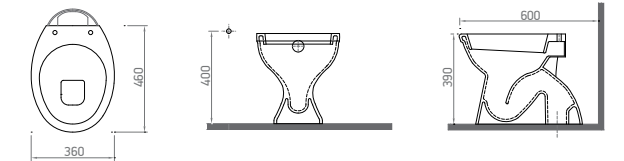

Single Closets / Tek Klozetler

4500

S-Trap Closet / Alttan Çıkışlı Klozet

- 460 x 360 mm
- 17,1 kg (+-%5)
- 21 Pieces for pallet - Adet / Palet
- **4505** (Taharet Borulu / With Spout)