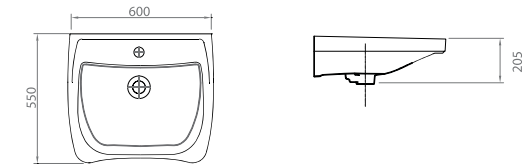

Disabled

SERIES

5160 Disabled

60 cm Washbasin / Lavabo

- 600 x 550 x 205 mm
- 18 kg (+- %5)
- 10 Pieces for pallet - Adet / Palet