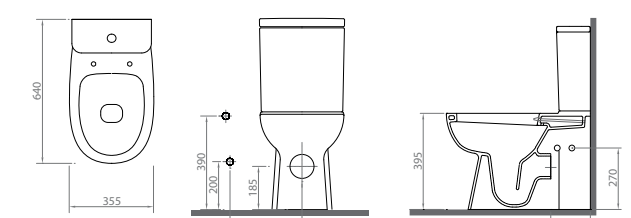

- 640 mm x 355 mm
- 28,4 kg (+-%5)
- 14 Pieces for pallet - Adet / Palet
- **5365** (Taharet Borulu / With Spout)
- **5550** Cistern / Rezervuar
- 140 mm x 370 mm x 365 mm
- 12,8 kg (+-%5)
- 54 Pieces for pallet - Adet / Palet