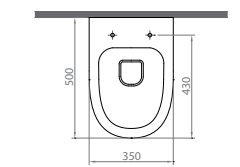

- 500 mm x 350 mm
- 24,9 kg (+ %5)
- 12 Pieces for pallet - Adet / Palet
- 5388 (Taharet Borulu / With Spout)