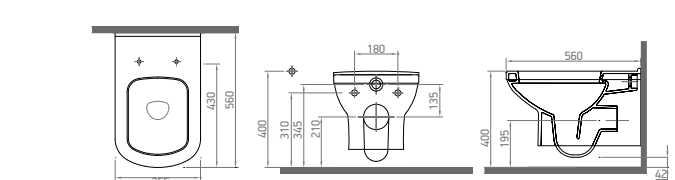

5357 Sedef

Wall Hang Closet / Asma Klozet

- 560 mm x 355 mm
- 24,9 kg (+-%5)
- 12 Pieces for pallet - Adet / Palet
- **5358** (Taharet Borulu / With Spout)