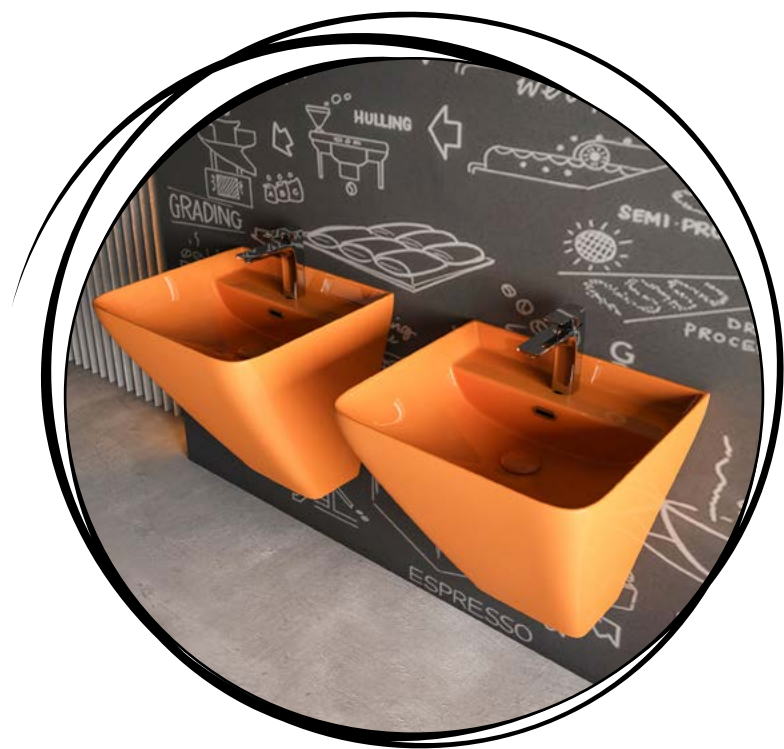

MONOBLOCK
MONOBLOK

A STORY OF
existence

Elegance series

Colors / Renk Seçenekleri

710050 Elegance

50 cm Ceramic Washbasin / Lavabo

- 500 mm x 480 mm x 550 mm
- 27,8 kg (+/- %5)
- 4 Pieces for pallet - Adet / Palet