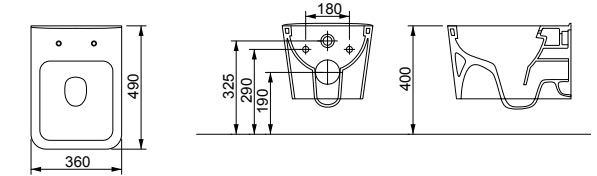

5377 Quartz

Wall Hang Closet / Asma Klozet

- 490 mm x 360 mm
- 24,3 kg (+/- %5)
- 12 Pieces for pallet - Adet / Palet
- 5378 (Taharet Borulu / With Spout)