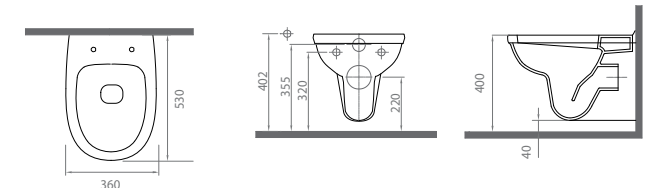

5327 Opal

Wall Hang Closet / Asma Klozet

- 530 mm x 360 mm
- 18,1 kg (+-%5)
- 18 Pieces for pallet - Adet / Palet
- **5328** (Taharet Borulu / With Spout)