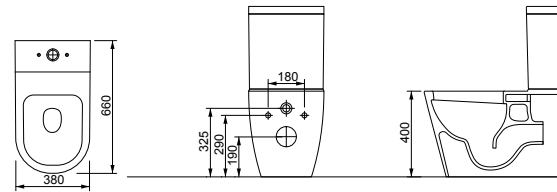

Back to Wall Closets / Duvara Sifir Klozetler

5380 Elegance

Back to wall Closet / Duvara sifir klozet

- 660 mm x 380 mm
- 36,4 kg (+-%5)
- 12 Pieces for pallet - Adet / Palet
- **5385** (Taharet Borulu / With Spout)

5370 Quartz

Back to wall klozet / Duvara sifir klozet

- 640 mm x 360 mm
- 37,4 kg (+-%5)
- 12 Pieces for pallet - Adet / Palet
- **5375** (Taharet Borulu / With Spout)

5340+5580 Sedef

Back To Wall Closet / Duvara Sifir Klozet

- 625 x 360 mm
- 26,3 kg (+-%5)
- 14 Pieces for pallet - Adet / Palet
- **5345** (Taharet Borulu / With Spout)
- **5580** Cistern / Rezervuar
- 145 mm x 360 mm x 360 mm
- 13,8 kg (+-%5)
- 54 Pieces for pallet - Adet / Palet

5360+5550 Opal

Back To Wall Closet / Duvara Sifir Klozet

- 640 mm x 355 mm
- 28,4 kg (+-%5)
- 14 Pieces for pallet - Adet / Palet
- **5365** (Taharet Borulu / With Spout)
- **5550** Cistern / Rezervuar
- 140 mm x 370 mm x 365 mm
- 12,8 kg (+-%5)
- 54 Pieces for pallet - Adet / Palet

Oval Basins / Tezgah Altı Lavabolar

4000

40 cm Washbasin / Lavabo

- 400 mm x 250 mm x 150 mm
- 5,9 kg (+-%5)
- 56 Pieces for pallet - Adet / Palet

4010 + 5211

46 cm Washbasin / Lavabo

- 460 x 370 x 155 mm
- 9,5 kg (+-%5)
- 48 Pieces for pallet - Adet / Palet
- **5211** Half Pedestal / Yarım Ayak
- 300 mm x 255 mm x 265 mm
- 7 kg (+-%5)
- 60 Pieces for pallet - Adet / Palet

4020

50 cm Washbasin / Lavabo

- 500 x 400 x 165 mm
- 11,2 kg (+-%5)
- 42 Pieces for pallet - Adet / Palet

Single Closets / Tek Klozetler

4500

S-Trap Closet / Alttan Çıkışlı Klozet

- 460 x 360 mm
- 17,1 kg (+-%5)
- 21 Pieces for pallet - Adet / Palet
- **4505** (Taharet Borulu / With Spout)

4530

P-Trap Closet / Arkadan Çıkışlı Klozet

- 460 x 360 mm
- 15,9 kg (+-%5)
- 21 Pieces for pallet - Adet / Palet
- **4535** (Taharet Borulu / With Spout)