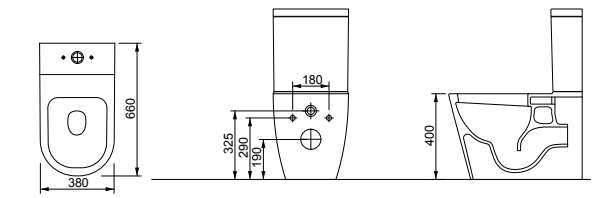

5380 Elegance

Back to Wall Closet / Duvara sıfır klozet

- 660 mm x 380 mm
- 36,4 kg (+/- %5)
- 12 Pieces for pallet - Adet / Palet
- 5385 (Taharet Borulu / With Spout)