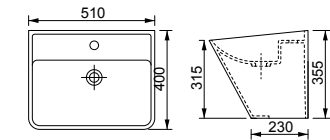

A STORY OF
existence

FFC
Quartz
series

Colors / Renk Seçenekleri

710051 Quartz

51 cm Ceramic Washbasin / Lavabo

- 510 mm x 400 mm x 355 mm
- 22,5 kg (+/- %5)
- 12 Pieces for pallet - Adet / Palet

FFC

5377 Quartz