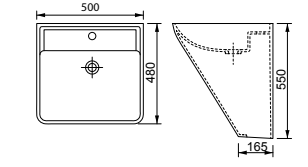

MONOBLOCK
MONOBLOK

A STORY OF
existence

Elegance series

Colors / Renk Seçenekleri

710050 Elegance

50 cm Ceramic Washbasin / Lavabo

- 500 mm x 480 mm x 550 mm
- 27,8 kg (+/- %5)
- 4 Pieces for pallet - Adet / Palet