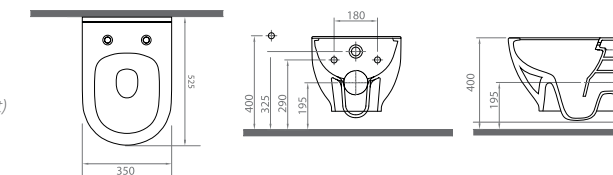

- 525 mm x 350 mm
- 25,9 kg (+ %5)
- 12 Pieces for pallet - Adet / Palet
- **5668** (Taharet Borulu / With Spout)