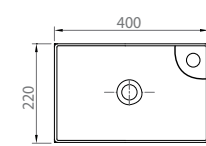

- 400 mm x 220 mm x 105 mm
- 0,013 m³
- 4,4 kg (+- %5)
- 68 Pieces for pallet - Adet / Palet