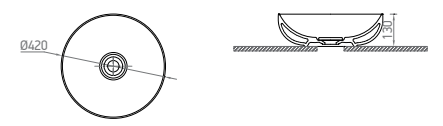

FFC LAPINO CERAMIC

Vision
series

6342 Vision

42 cm Ceramic Washbasin / Lavabo

- Ø 420 mm x 130 mm
- 0,03 m3
- 6,3 kg (+/- %5)
- 22 Pieces for pallet - Adet / Palet

FFC

A STORY OF
existence

Vision Class