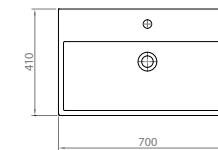

- 700 mm x 410 mm x 140 mm
- 0,048 m³
- 18,1 kg (+ %5)
- 16 Pieces for pallet - Adet / Palet