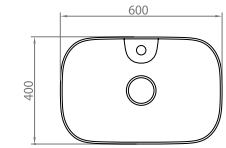

6260 Premium

60 cm Ceramic Washbasin / Lavabo

FFC

- 600 mm x 400 mm x 130 mm
- 0,031 m³
- 11,2 kg (+ %5)
- 32 Pieces for pallet - Adet / Palet

A STORY OF
existence

Premium Class
series

Premium Class *series*

16270 Premium Class | 70 cm Ceramic Washbasin / Lavabo

FFC

- 700 mm x 400 mm x 130 mm
- 0,037 m³
- 12 kg (+/- %5)
- 14 Pieces for pallet - Adet / Palet

16260 Premium Class | 60 cm Ceramic Washbasin / Lavabo

FFC

- 600 mm x 400 mm x 130 mm
- 0,031 m³
- 11 kg (+/- %5)
- 32 Pieces for pallet - Adet / Palet

Thanks to the raw material quality and surface technology quality of LAPINO, we offer permanent hygiene to the users.