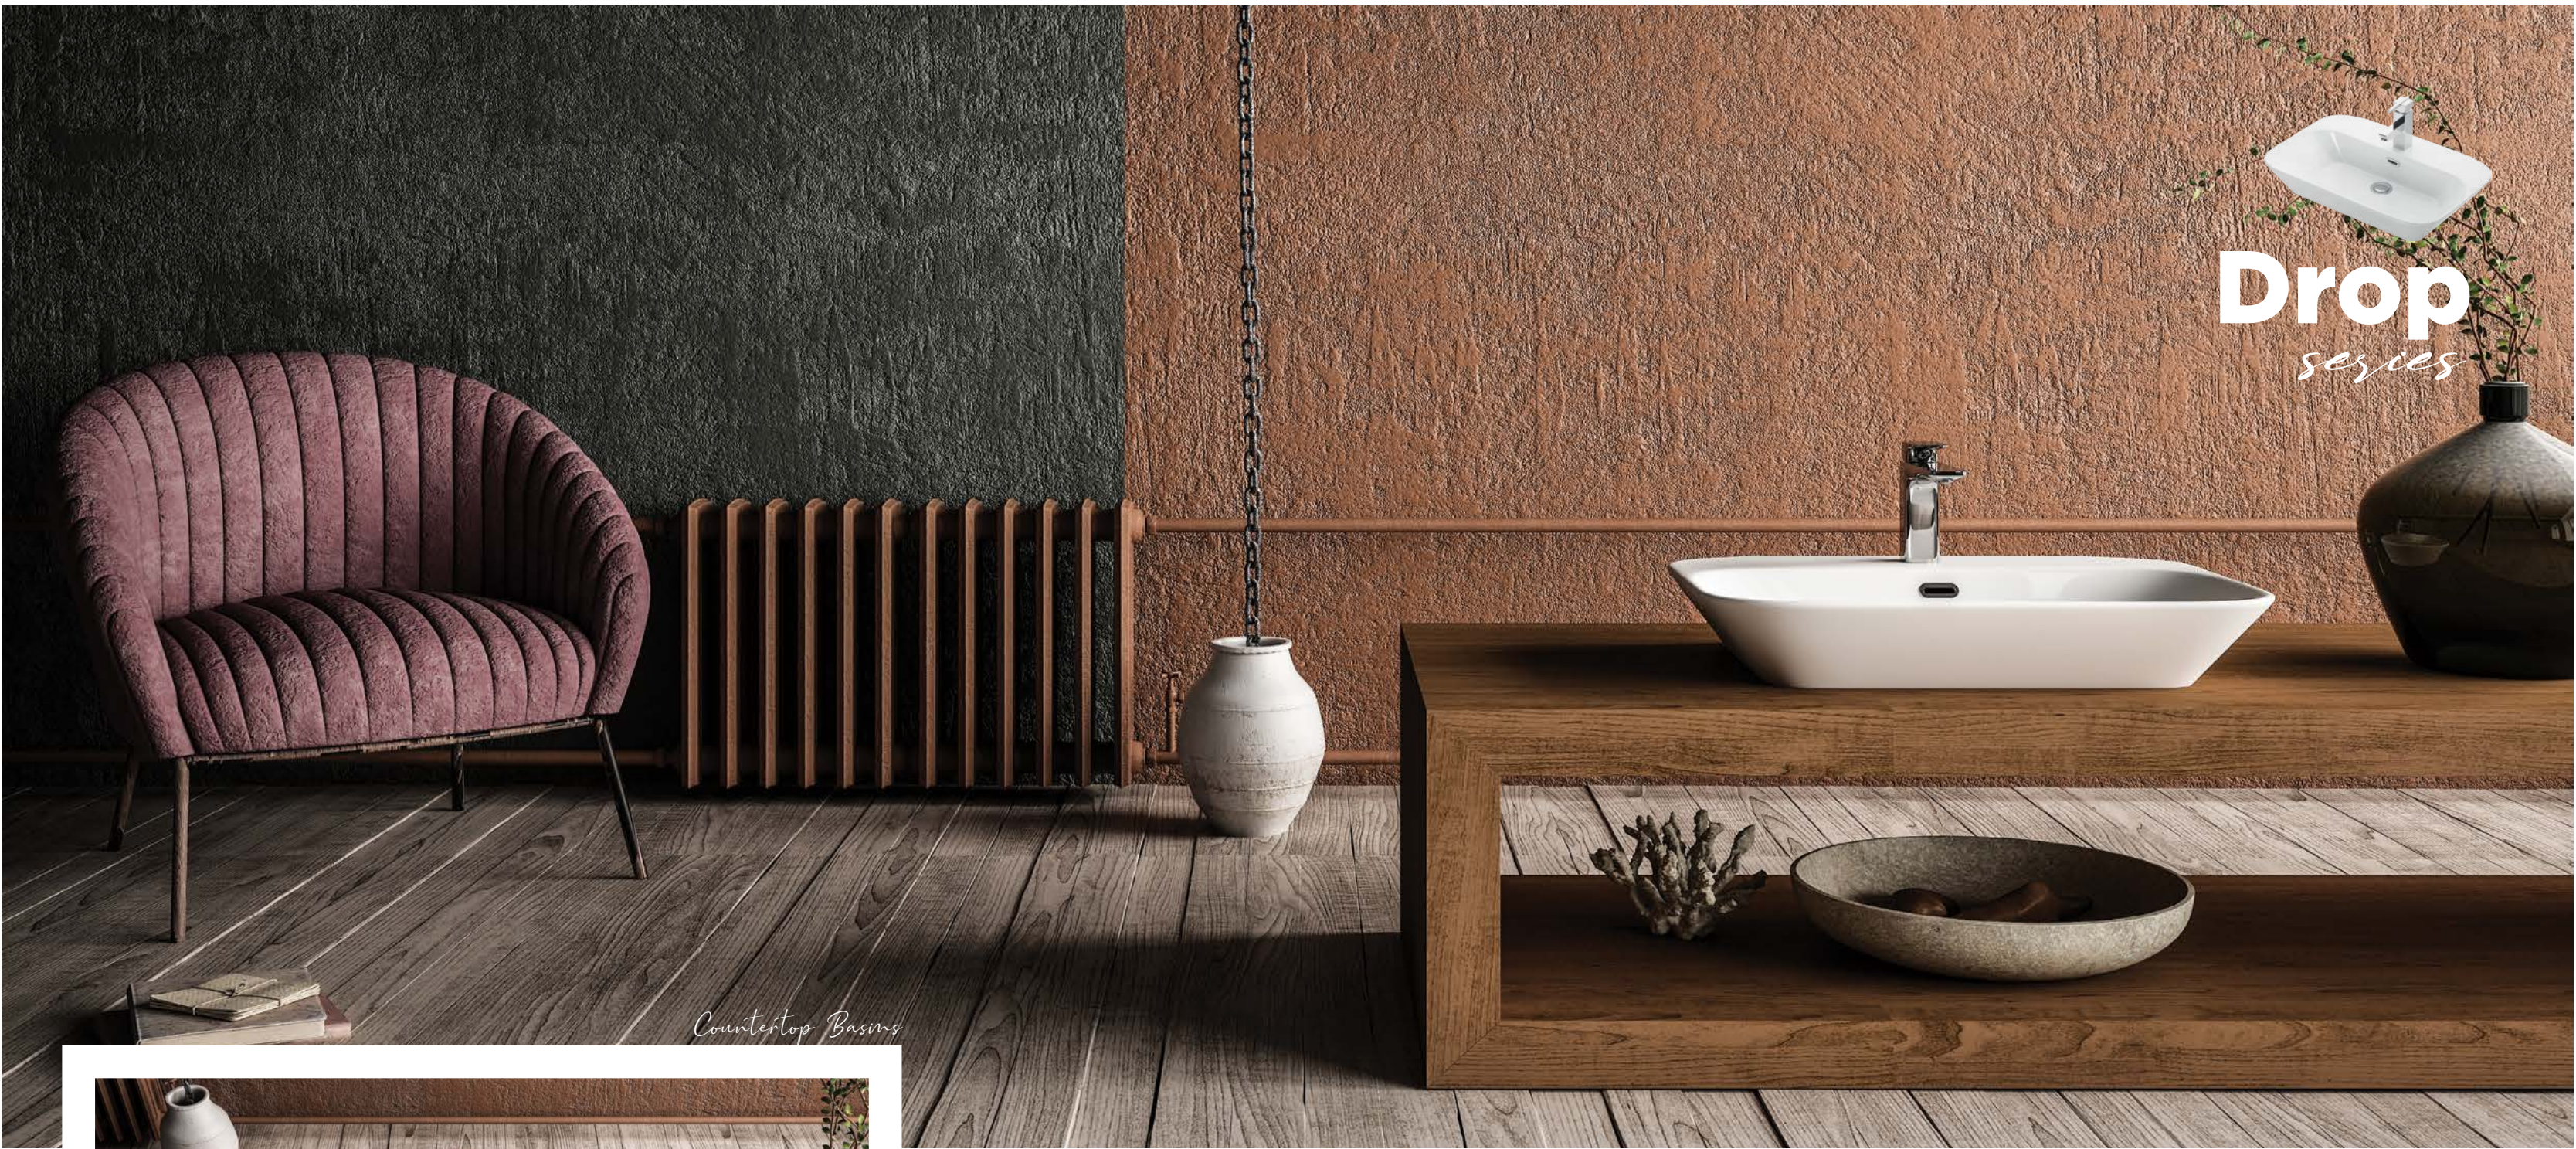

series

A STORY OF
existence

Vision Class series

16342 Vision Class

42 cm Ceramic Washbasin / Lavabo

- Ø 420 mm x 130 mm
- 0,03 m3
- 6,2 kg (+- %5)
- 22 Pieces for pallet - Adet / Palet

Drop

series