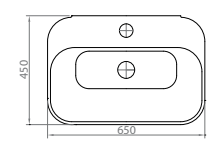

FFC LAPINO CERAMIC

Vision
series

6342 Vision

42 cm Ceramic Washbasin / Lavabo

- Ø 420 mm x 130 mm
- 0,03 m3
- 6,3 kg (+/- %5)
- 22 Pieces for pallet - Adet / Palet

FFC

A STORY OF
existence

Vision Class

series

A STORY OF
existence

Vision Class series

16342 Vision Class

42 cm Ceramic Washbasin / Lavabo

- Ø 420 mm x 130 mm
- 0,03 m3
- 6,2 kg (+- %5)
- 22 Pieces for pallet - Adet / Palet

Drop

series

Countertop Basins

4465 Drop

65 cm Ceramic Washbasin / Lavabo

FEC

- 650 mm x 450 mm x 150 mm
- 0,069 m³
- 15,9 kg (+ %5)
- 24 Pieces for pallet - Adet / Palet

A STORY OF
existence

A S T O R Y O F

existence