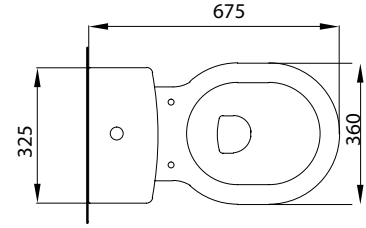

MESLVB09

MEISSA Bedensel Engelli Lavabo
MEISSA Special Needs Washbasin
18,2 kg ± %10