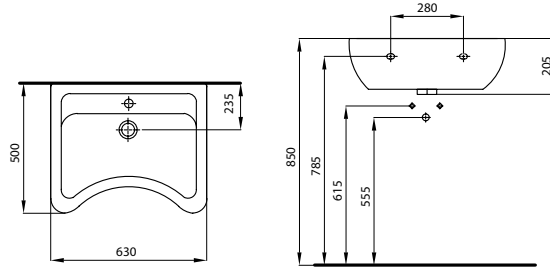

MESLVB09

MEISSA 50x60 cm Bedensel Engelli Lavabo
MEISSA 50x60 cm Special Needs Washbasin
18,2 kg ± %10