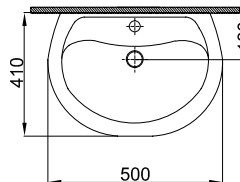

TPCTAL04
40x50 cm Tezgah Altı Lavabo
40x50 cm Under Counter Basin
8,9 kg ± %10

TPCTAL03
37x47 cm Tezgah Altı Lavabo
37x47 cm Under Counter Basin
6,4 kg ± %10