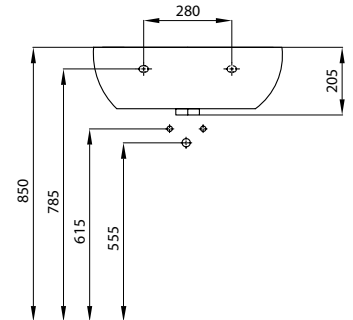

MESLVB09

MEISSA Bedensel Engelli Lavabo
MEISSA Special Needs Washbasin
18,2 kg ± %10