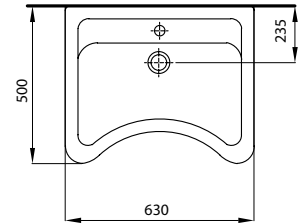

MESKLZ01

MEISSA Bedensel Engelli Taharet Borulu Alttan Çıkışlı Klozet
MEISSA Special Needs Comfort Height S-Trap WC Pan
Combined Bidet

MESKLZ02

MEISSA Bedensel Engelli Taharet Borusuz Alttan Çıkışlı
Klozet
MEISSA Special Needs Comfort Height S-Trap WC Pan
24,2 kg ± %10

MESRZV00

MEISSA Rezervuar
MEISSA Cistern
9,5 kg ± %10

MESLVB09

MEISSA Bedensel Engelli Lavabo
MEISSA Special Needs Washbasin
18,2 kg ± %10