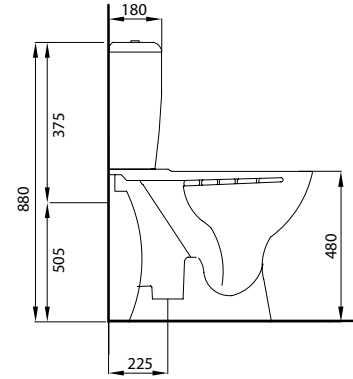

MESKLZ01

MEISSA Bedensel Engelli Taharet Borulu Alttan Çıkışlı Klozet
MEISSA Special Needs Comfort Height S-Trap WC Pan
Combined Bidet

MESKLZ02

MEISSA Bedensel Engelli Taharet Borusuz Alttan Çıkışlı
Klozet
MEISSA Special Needs Comfort Height S-Trap WC Pan
24,2 kg ± %10

MESRZV00

MEISSA Rezervuar
MEISSA Cistern
9,5 kg ± %10

MESLVB09

MEISSA Bedensel Engelli Lavabo
MEISSA Special Needs Washbasin
18,2 kg ± %10